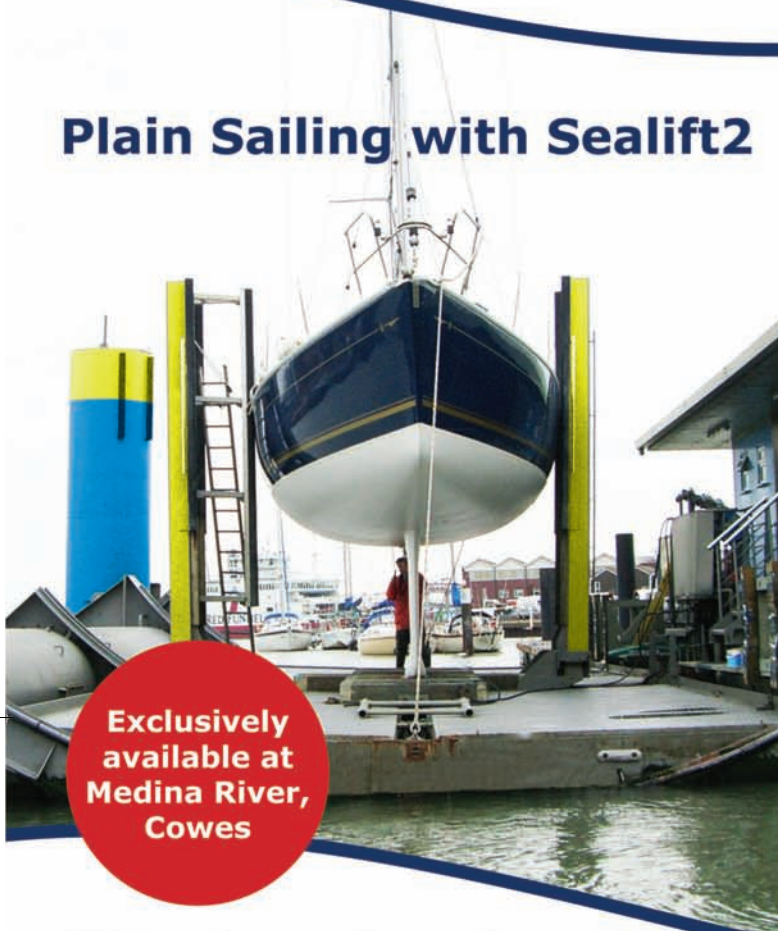

Plain Sailing with Sealift2

Exclusively available at Medina River, Cowes

Lift, clean & re-launch in under an hour!

FAST: Lifts 60ft / 50 tons in less than 5 minutes.

ECONOMICAL: Our Total Care Package* saves you money. Compare our prices!

ECO-FRIENDLY: Sealift2 collects all potentially toxic wash off.

*Total Care Package includes 1 lift, clean & antifoul, plus 2 additional lift & clean services annually.

BOOK A LIFT NOW

CALL 01983 282615

E: cowes@sealift2.com www.sealift2.com